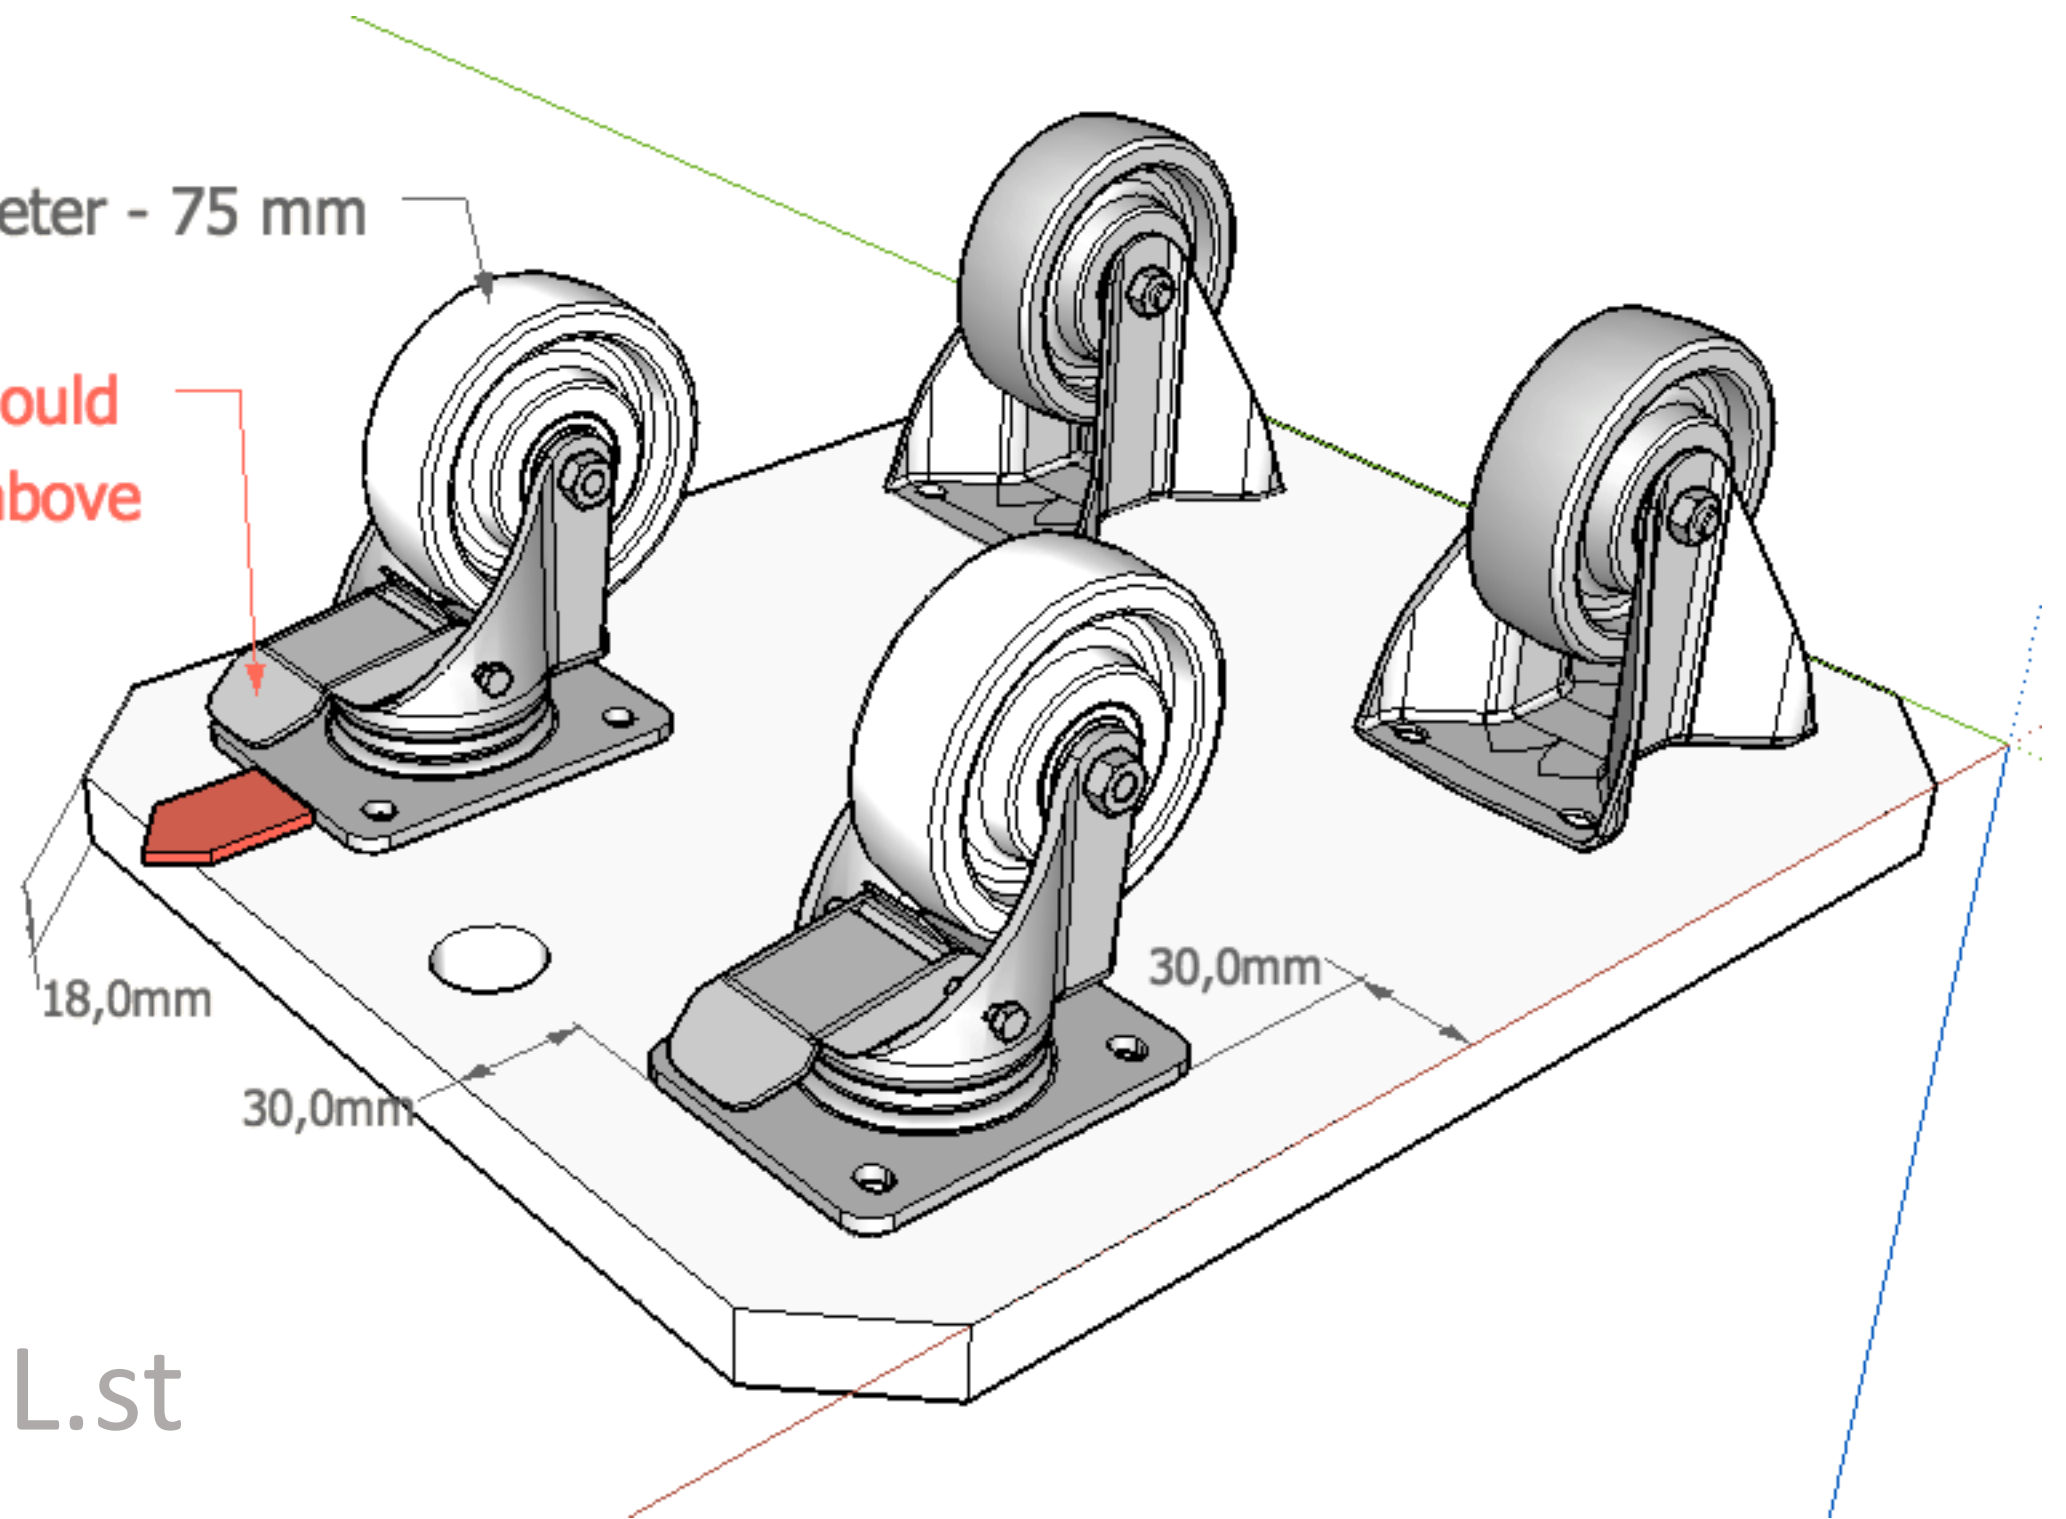

www.KML.st

Diameter - 75 mm

Attention: The lock part should be visible if you look from above to the board!

www.KML.st

www.KML.st