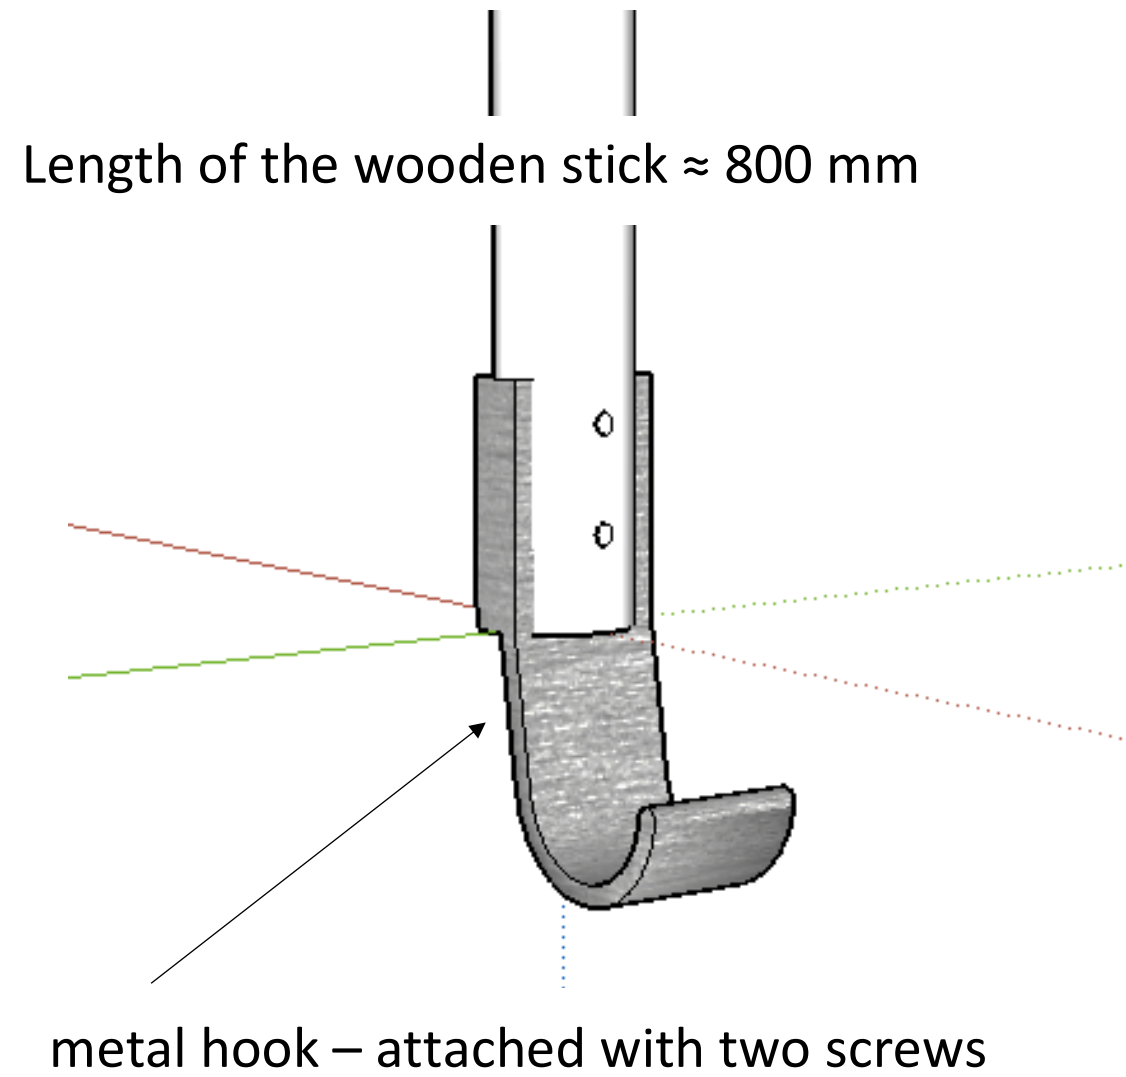

www.KML.st

Diameter - 75 mm

Attention: The lock part should be visible if you look from above to the board!

www.KML.st

www.KML.st